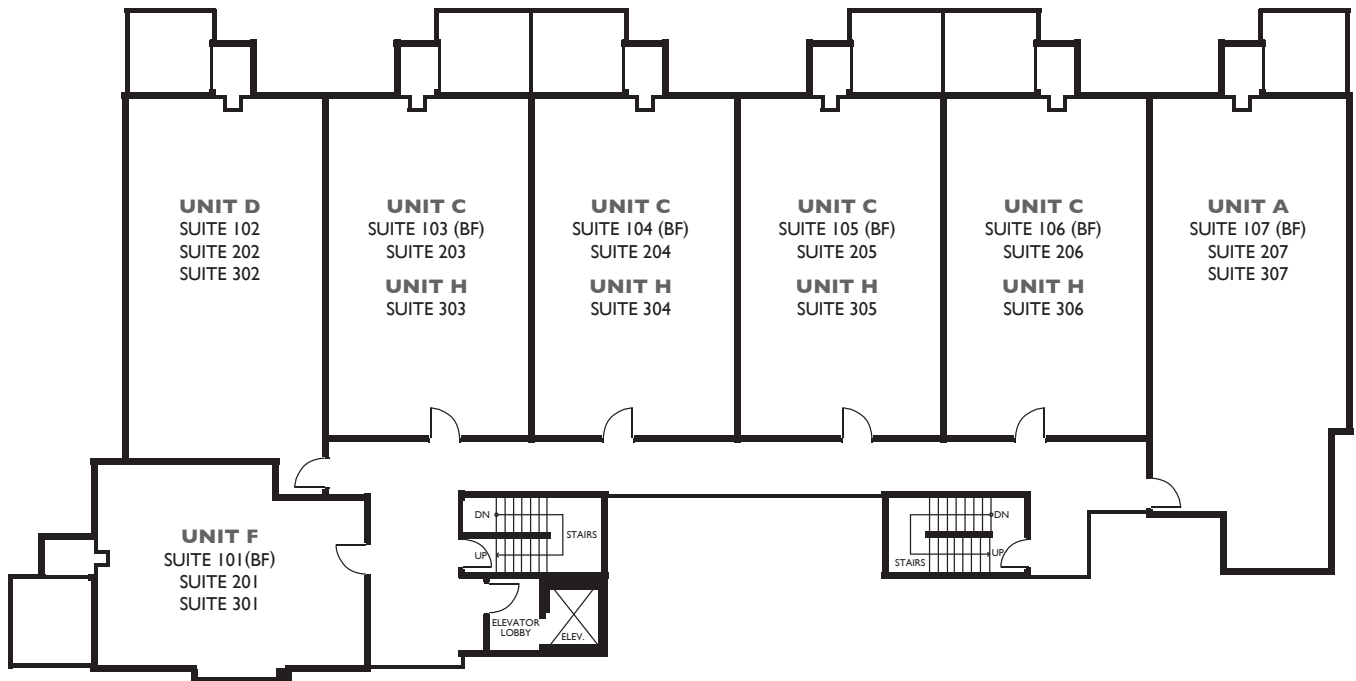

MOUNTAIN
HOUSE
at
WINDFALL

SOJOURN

PHASE 3 • BUILDING H • 3 STOREY • 21 UNITS

mountainhousewindfall.ca

*Unit boundaries, configurations, and compass indicators are approximate.