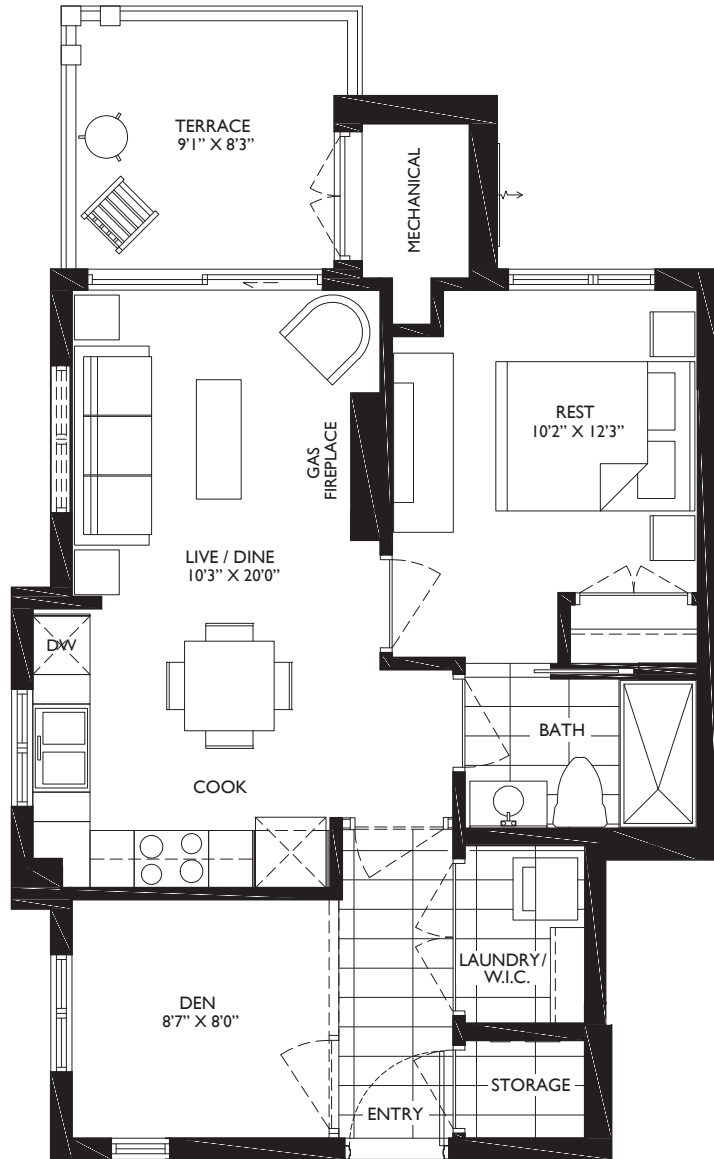

676 SQ.FT.
UNIT F

1 bedroom + den, 1 bath
+73 sq.ft. terrace

BLOCK H - 201, 301
BLOCK I - 101, 201

Actual usable floor space may vary from stated floor area.
Floorplan and specifications subject to change without notice. E.&O.E.

689^{SQ.FT.}
UNIT F

1 bedroom + den, 1 bath
+73 sq.ft. terrace

BLOCK F – 101, 201, 301, 401

Actual usable floor space may vary from stated floor area.
Floorplan and specifications subject to change without notice. E.&O.E.