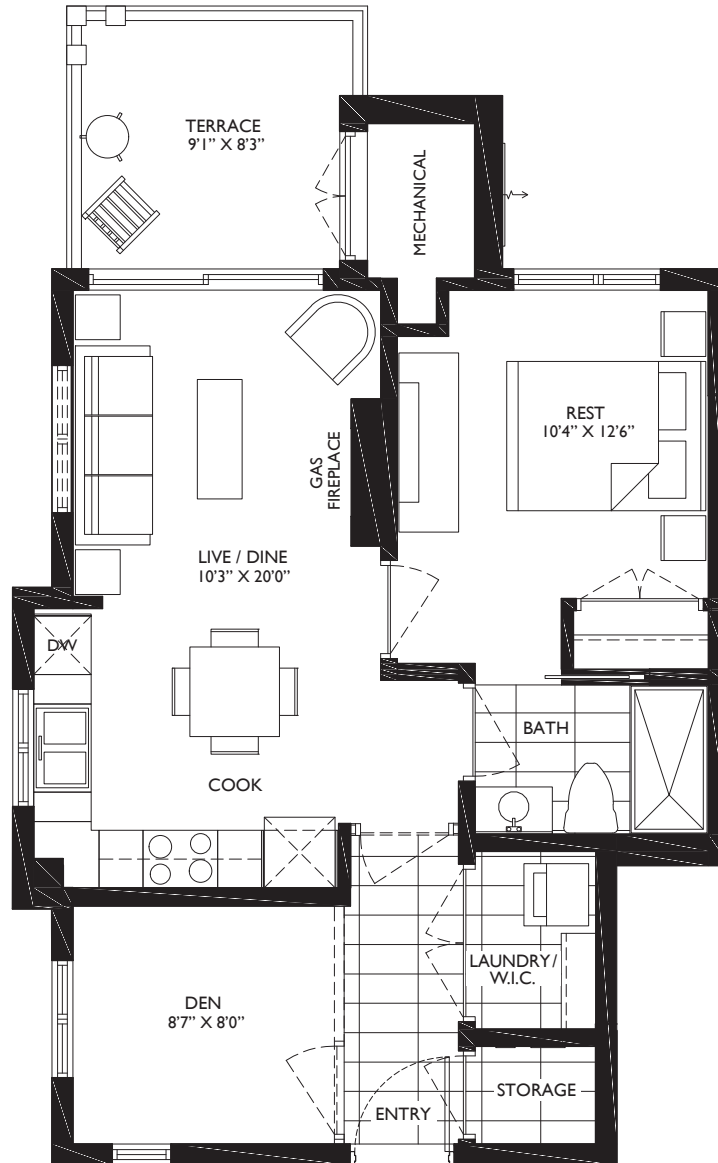

676 SQ.FT.
UNIT F

1 bedroom + den, 1 bath
+73 sq.ft. terrace

BLOCK H - 201, 301
BLOCK I - 101, 201

Actual usable floor space may vary from stated floor area.
Floorplan and specifications subject to change without notice. E.&O.E.

689^{SQ.FT.}
UNIT F

1 bedroom + den, 1 bath
+73 sq.ft. terrace

BLOCK F – 101, 201, 301, 401

Actual usable floor space may vary from stated floor area.
Floorplan and specifications subject to change without notice. E.&O.E.