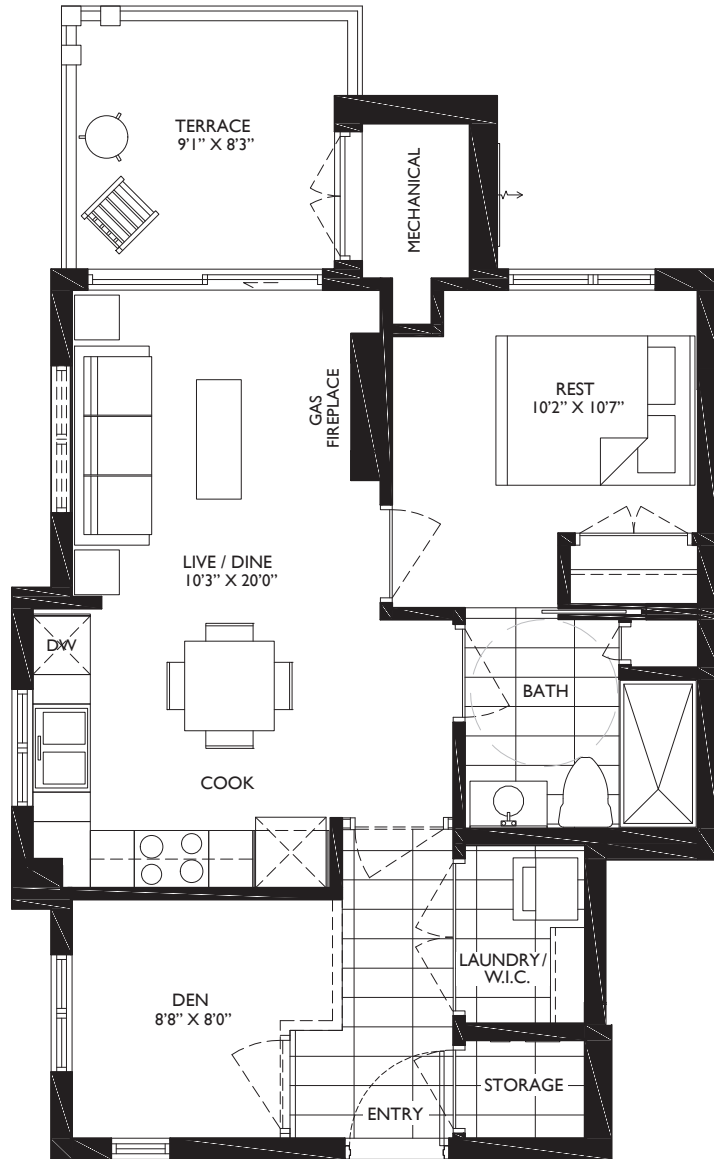

676 SQ.FT.
UNIT F - BF (Barrier Free)

1 bedroom + den, 1 bath
+73 sq.ft. terrace

BLOCK H - 101

Actual usable floor space may vary from stated floor area.
Floorplan and specifications subject to change without notice. E.&O.E.