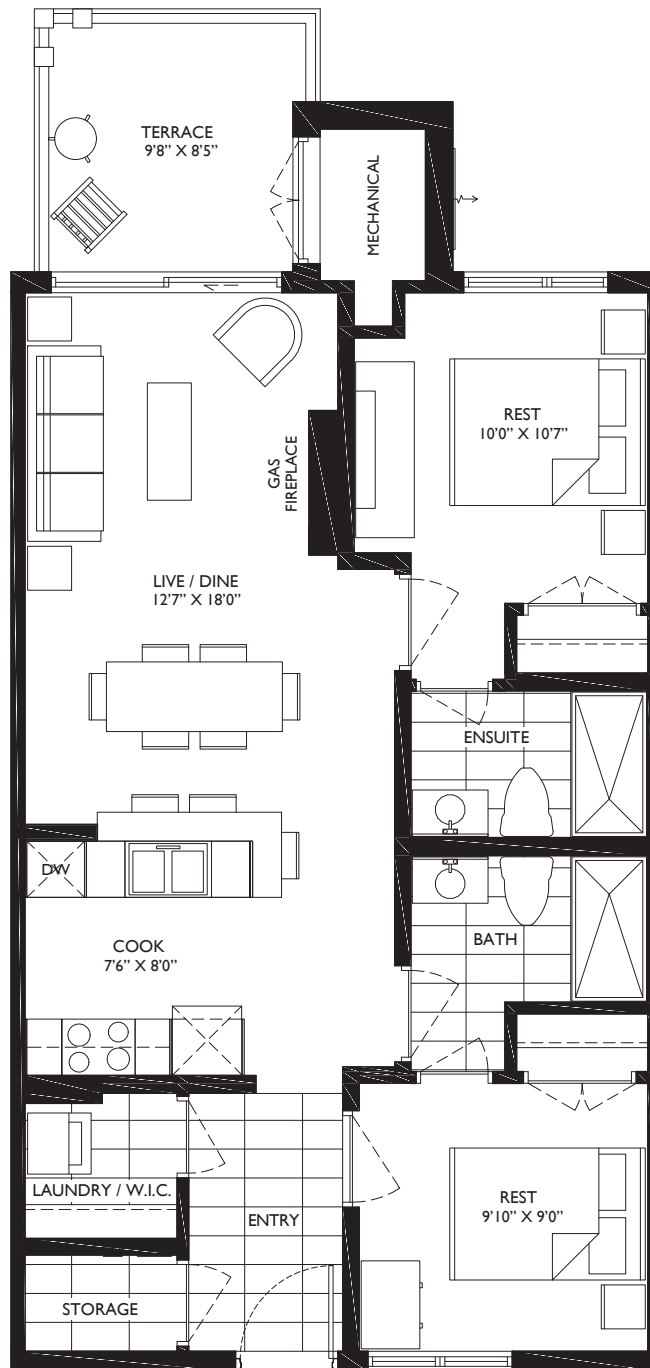

852^{SQ.FT.}
UNIT C

2 bedroom, 2 bath
+80 sq.ft. terrace

BLOCK H – 203, 204, 205, 206
BLOCK I – 103, 104

Actual usable floor space may vary from stated floor area.
Floorplan and specifications subject to change without notice. E.&O.E.

864 SQ.FT.
UNIT C

2 bedroom, 2 bath
+80 sq.ft. terrace

**BLOCK E – 202, 203, 204, 205,
302, 303, 304, 305**

**BLOCK F – 103, 104, 105, 106, 203,
204, 205, 206, 303, 304, 305, 306**

Actual usable floor space may vary from stated floor area.
Floorplan and specifications subject to change without notice. E.&O.E.