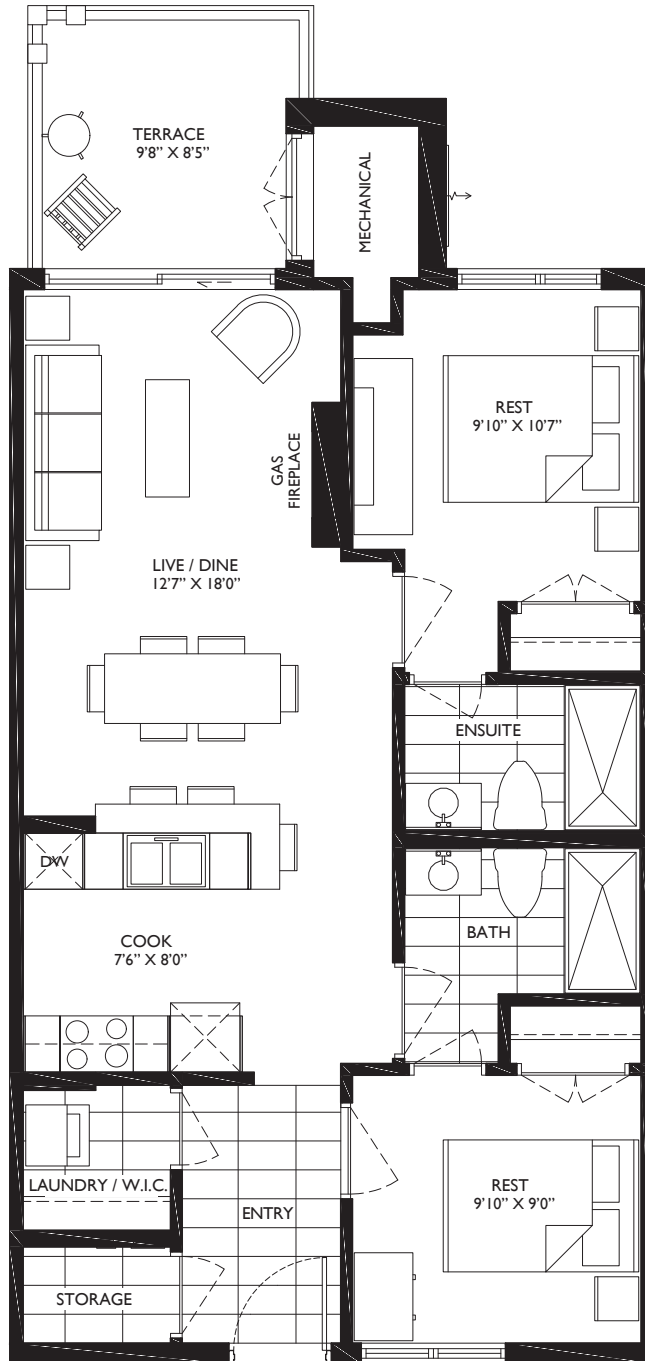

852^{SQ.FT.}
UNIT C

2 bedroom, 2 bath
+80 sq.ft. terrace

BLOCK H – 203, 204, 205, 206
BLOCK I – 103, 104

Actual usable floor space may vary from stated floor area.
Floorplan and specifications subject to change without notice. E.&O.E.

864 SQ.FT.
UNIT C

2 bedroom, 2 bath
+80 sq.ft. terrace

**BLOCK E – 202, 203, 204, 205,
302, 303, 304, 305**

**BLOCK F – 103, 104, 105, 106, 203,
204, 205, 206, 303, 304, 305, 306**

Actual usable floor space may vary from stated floor area.
Floorplan and specifications subject to change without notice. E.&O.E.