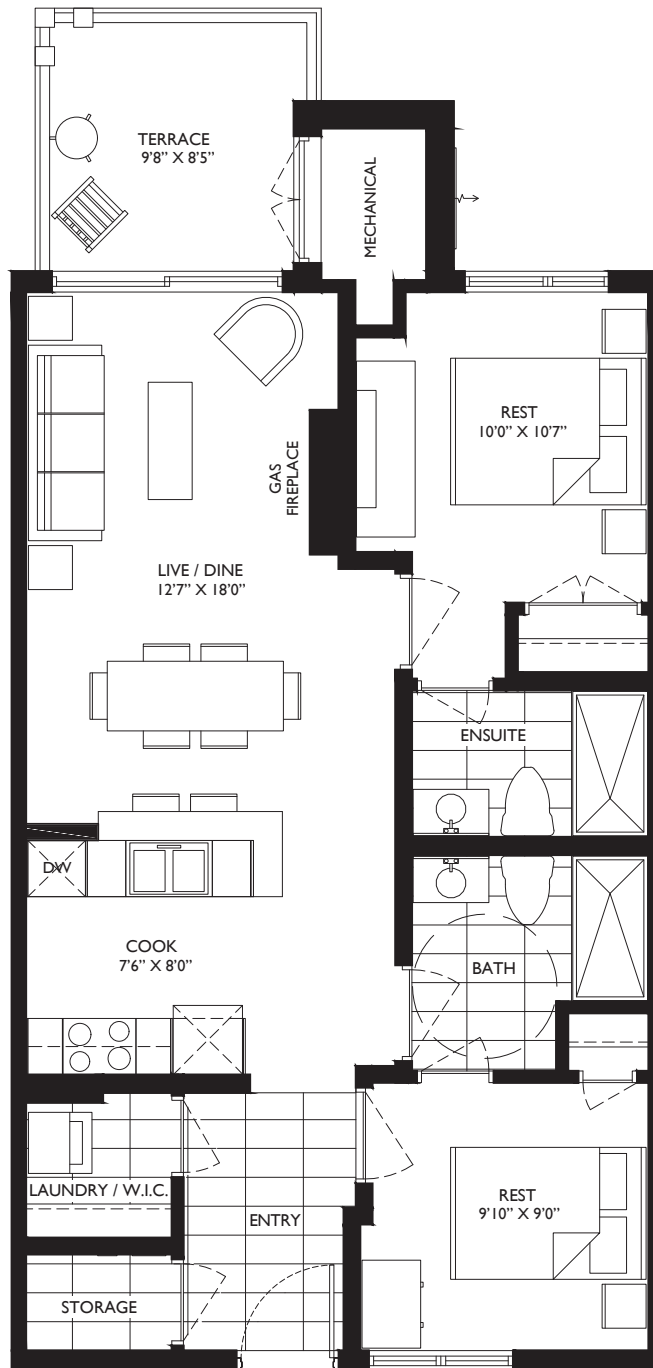

864 SQ.FT.
UNIT C - BF

2 bedroom, 2 bath
+80 sq.ft. terrace

BLOCK E - 102, 103, 104, 105

Actual usable floor space may vary from stated floor area.
Floorplan and specifications subject to change without notice. E.&O.E.

852^{SQ.FT.}
UNIT C - BF

2 bedroom, 2 bath
+80 sq.ft. terrace

BLOCK H - 103, 104, 105, 106
BLOCK I - 105

Actual usable floor space may vary from stated floor area.
Floorplan and specifications subject to change without notice. E.&O.E.