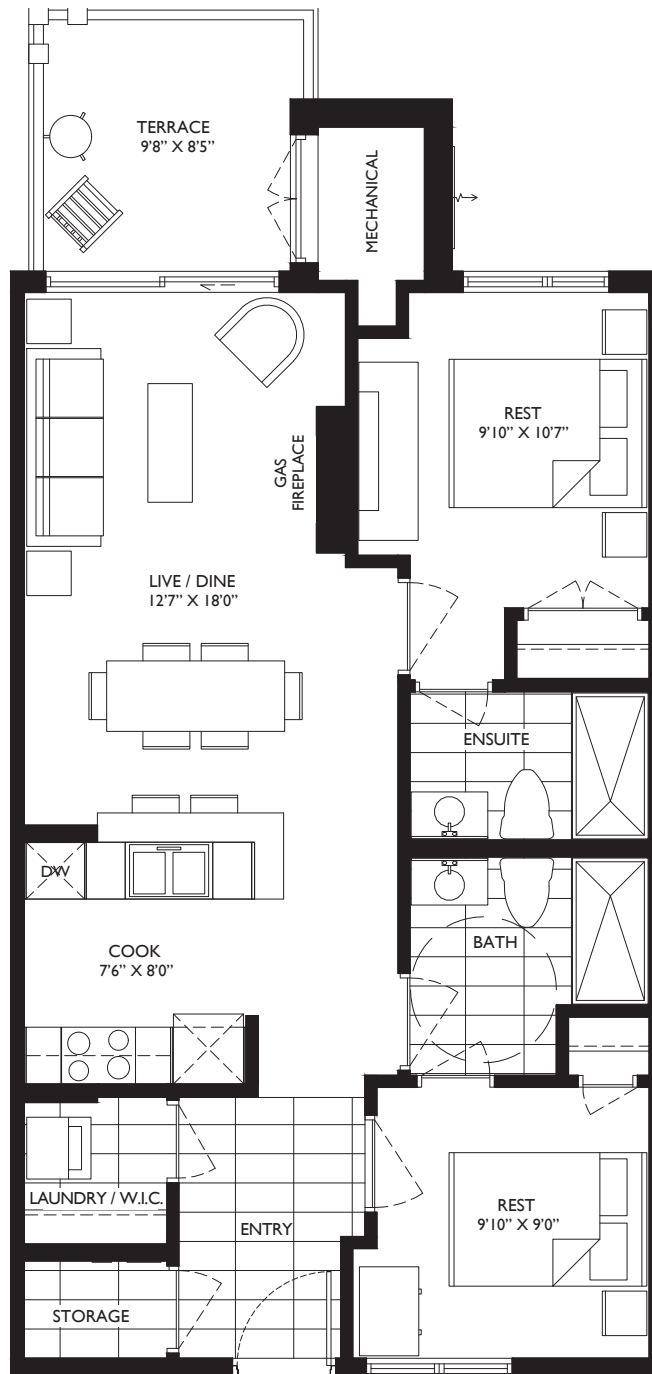

864 SQ.FT.
UNIT C - BF

2 bedroom, 2 bath
+80 sq.ft. terrace

BLOCK E - 102, 103, 104, 105

Actual usable floor space may vary from stated floor area.
Floorplan and specifications subject to change without notice. E.&O.E.

852^{SQ.FT.}
UNIT C - BF

2 bedroom, 2 bath
+80 sq.ft. terrace

BLOCK H - 103, 104, 105, 106
BLOCK I - 105

Actual usable floor space may vary from stated floor area.
Floorplan and specifications subject to change without notice. E.&O.E.