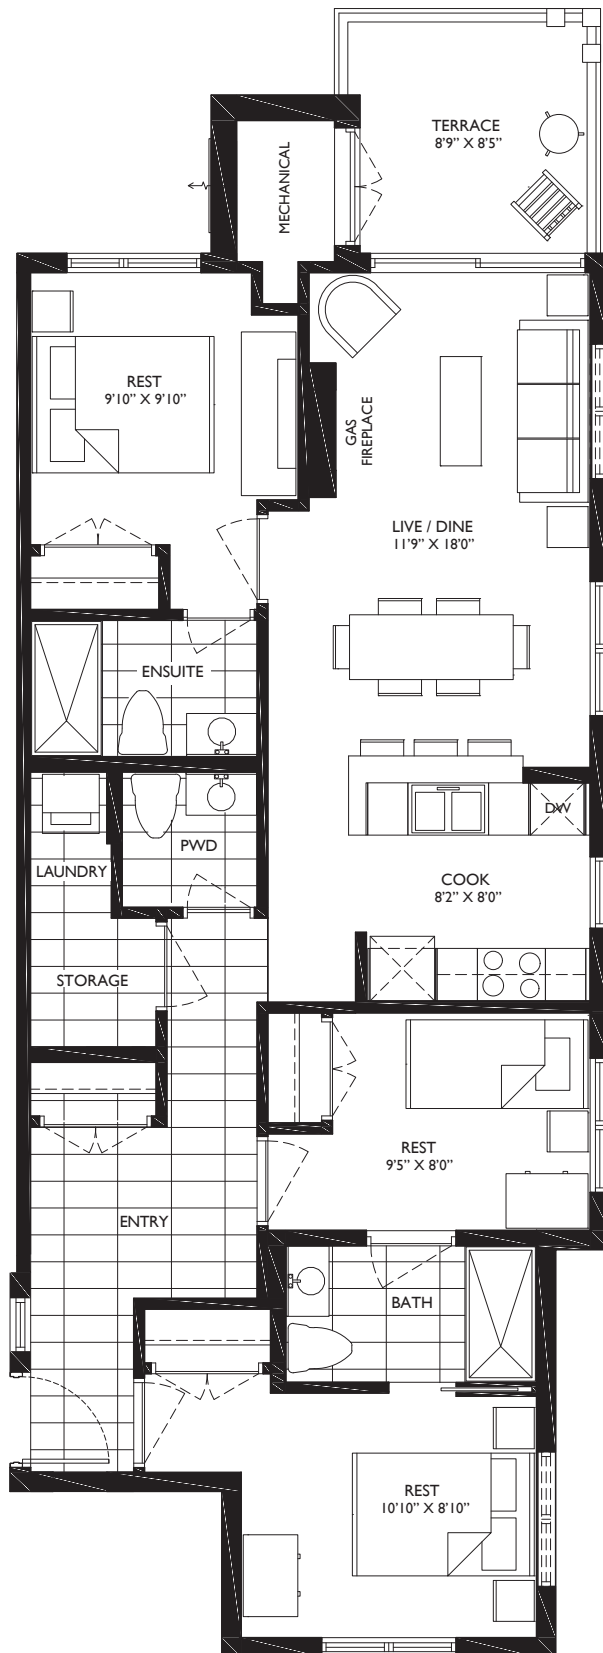

1086
SQ.FT.
UNIT A

3 bedroom, 2.5 bath
+72 sq.ft. terrace

BLOCK E – 206, 306, 406
BLOCK F – 107, 207, 307, 407

Actual usable floor space may vary from stated floor area.
Floorplan and specifications subject to change without notice. E.&O.E.

1086
SQ.FT.
UNIT A

3 bedroom, 2.5 bath
+72 sq.ft. terrace

BLOCK E – 201, 301, 401

Actual usable floor space may vary from stated floor area.
Floorplan and specifications subject to change without notice. E.&O.E.

1076
SQ.FT.
UNIT A

3 bedroom, 2.5 bath
+72 sq.ft. terrace

BLOCK H – 207, 307

Actual usable floor space may vary from stated floor area.
Floorplan and specifications subject to change without notice. E.&O.E.

1076
SQ.FT.
UNIT A

3 bedroom, 2.5 bath
+72 sq.ft. terrace

BLOCK I - 106, 206

Actual usable floor space may vary from stated floor area.
Floorplan and specifications subject to change without notice. E.&O.E.