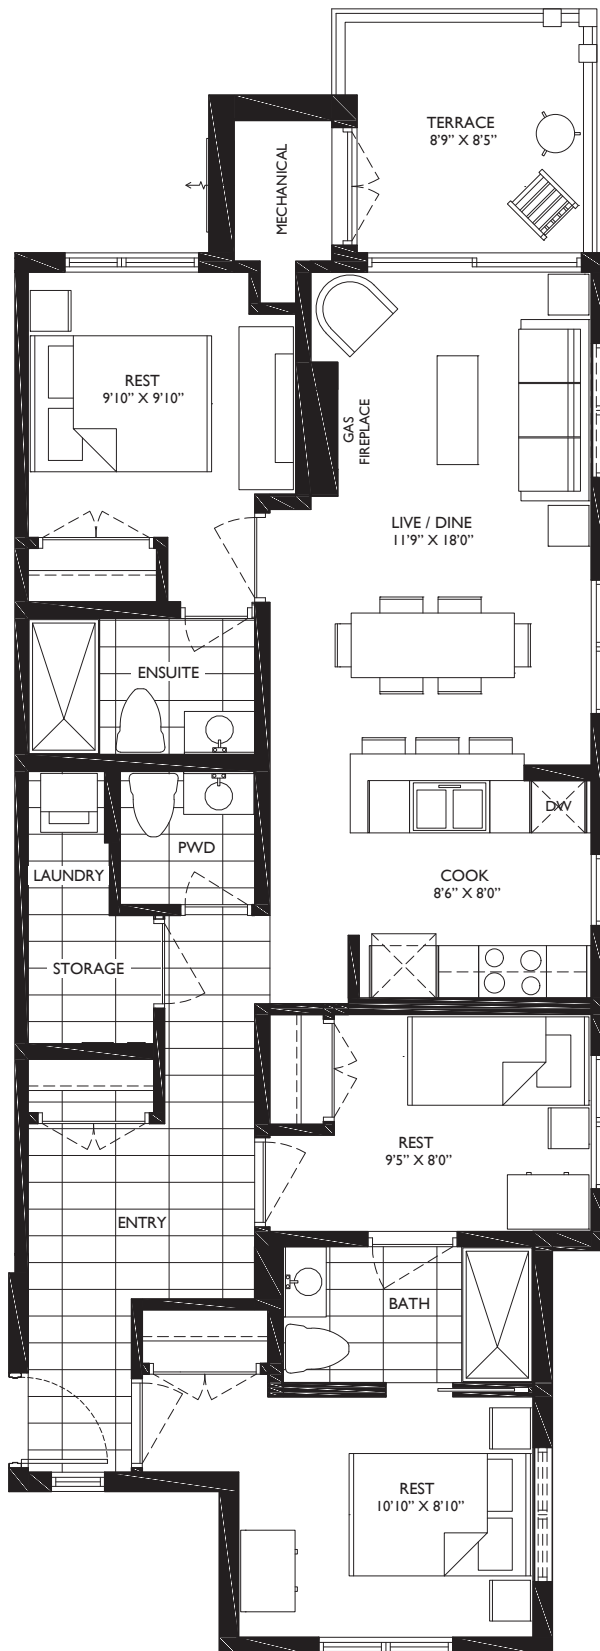

1086
SQ.FT.
UNIT A

3 bedroom, 2.5 bath
+72 sq.ft. terrace

BLOCK E – 206, 306, 406
BLOCK F – 107, 207, 307, 407

Actual usable floor space may vary from stated floor area.
Floorplan and specifications subject to change without notice. E.&O.E.

1086
SQ.FT.
UNIT A

3 bedroom, 2.5 bath
+72 sq.ft. terrace

BLOCK E – 201, 301, 401

Actual usable floor space may vary from stated floor area.
Floorplan and specifications subject to change without notice. E.&O.E.

1076
SQ.FT.
UNIT A

3 bedroom, 2.5 bath
+72 sq.ft. terrace

BLOCK H – 207, 307

Actual usable floor space may vary from stated floor area.
Floorplan and specifications subject to change without notice. E.&O.E.

1076
SQ.FT.
UNIT A

3 bedroom, 2.5 bath
+72 sq.ft. terrace

BLOCK I - 106, 206

Actual usable floor space may vary from stated floor area.
Floorplan and specifications subject to change without notice. E.&O.E.