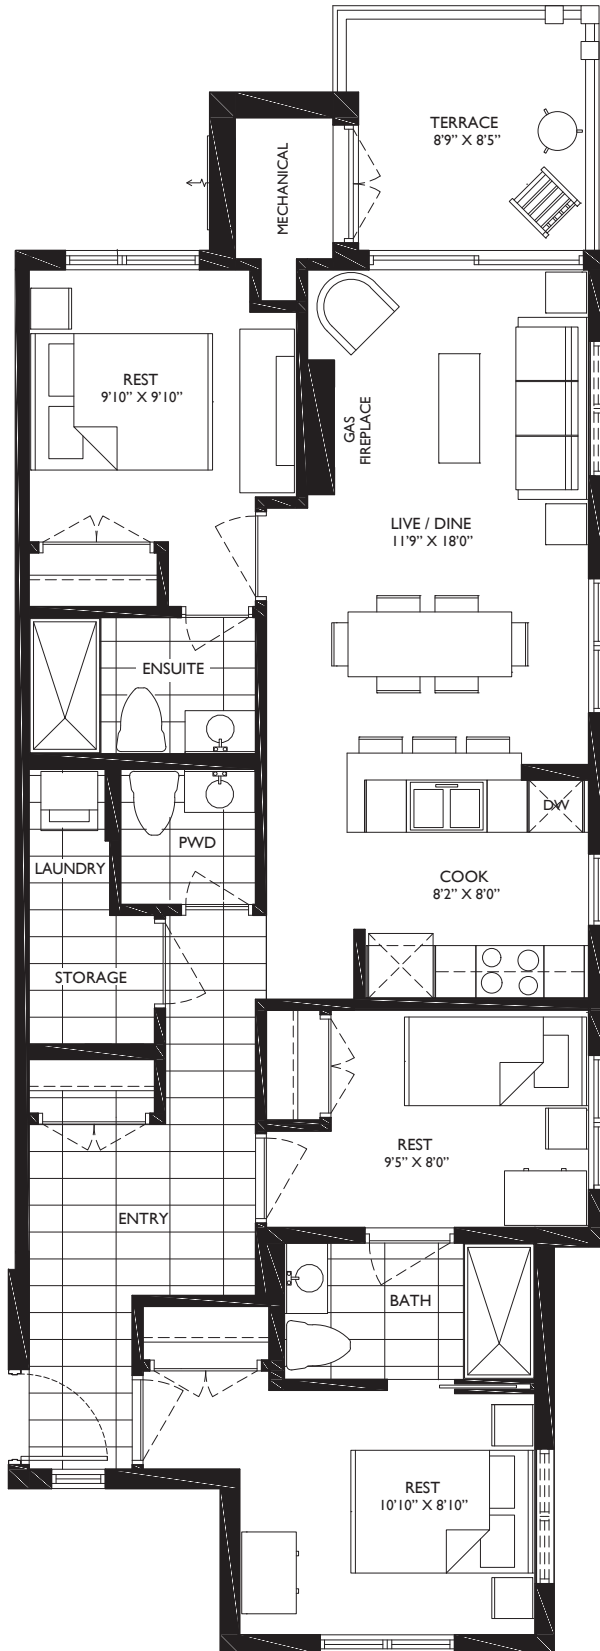

1086
SQ.FT.
UNIT A

3 bedroom, 2.5 bath
+72 sq.ft. terrace

BLOCK E – 206, 306, 406
BLOCK F – 107, 207, 307, 407

Actual usable floor space may vary from stated floor area.
Floorplan and specifications subject to change without notice. E.&O.E.

1086
SQ.FT.
UNIT A

3 bedroom, 2.5 bath
+72 sq.ft. terrace

BLOCK E – 201, 301, 401

Actual usable floor space may vary from stated floor area.
Floorplan and specifications subject to change without notice. E.&O.E.

1076
SQ.FT.
UNIT A

3 bedroom, 2.5 bath
+72 sq.ft. terrace

BLOCK H – 207, 307

Actual usable floor space may vary from stated floor area.
Floorplan and specifications subject to change without notice. E.&O.E.

1076
SQ.FT.
UNIT A

3 bedroom, 2.5 bath
+72 sq.ft. terrace

BLOCK I - 106, 206

Actual usable floor space may vary from stated floor area.
Floorplan and specifications subject to change without notice. E.&O.E.