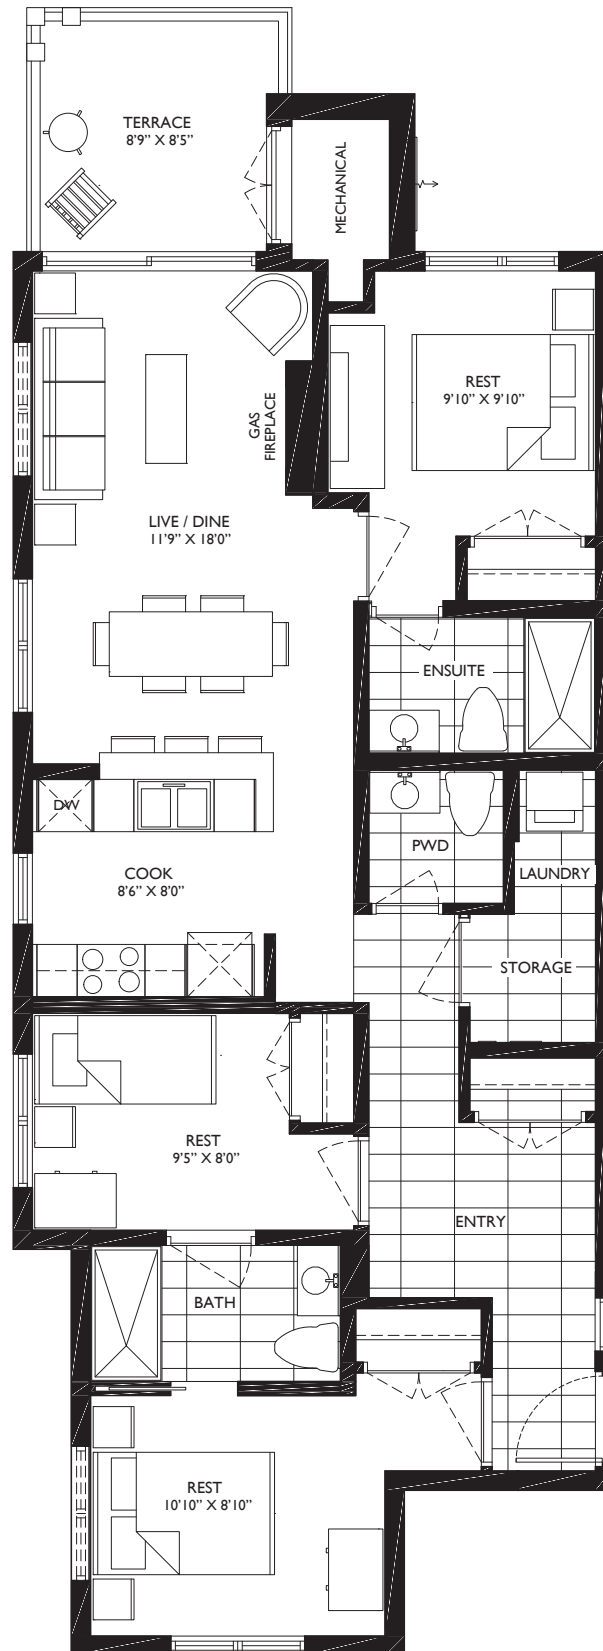

1086
SQ.FT.
UNIT A

3 bedroom, 2.5 bath
+72 sq.ft. terrace

BLOCK E – 206, 306, 406
BLOCK F – 107, 207, 307, 407

Actual usable floor space may vary from stated floor area.
Floorplan and specifications subject to change without notice. E.&O.E.

1086
SQ.FT.
UNIT A

3 bedroom, 2.5 bath
+72 sq.ft. terrace

BLOCK E – 201, 301, 401

Actual usable floor space may vary from stated floor area.
Floorplan and specifications subject to change without notice. E.&O.E.

1076
SQ.FT.
UNIT A

3 bedroom, 2.5 bath
+72 sq.ft. terrace

BLOCK H – 207, 307

Actual usable floor space may vary from stated floor area.
Floorplan and specifications subject to change without notice. E.&O.E.

1076
SQ.FT.
UNIT A

3 bedroom, 2.5 bath
+72 sq.ft. terrace

BLOCK I - 106, 206

Actual usable floor space may vary from stated floor area.
Floorplan and specifications subject to change without notice. E.&O.E.