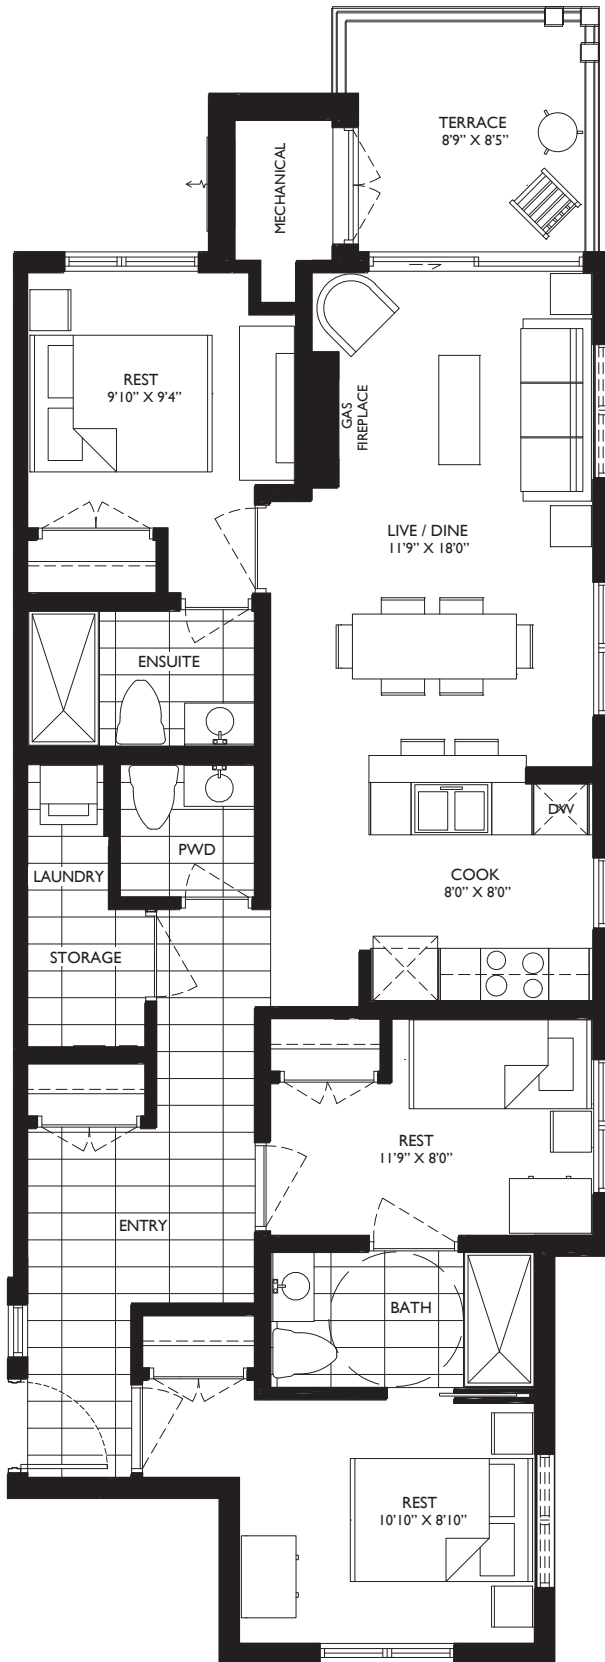

1076 SQ.FT.
UNIT A - BF (Barrier Free)

3 bedroom, 2.5 bath
+72 sq.ft. terrace

BLOCK H - 107

Actual usable floor space may vary from stated floor area.
Floorplan and specifications subject to change without notice. E.&O.E.

1086 SQ.FT.
UNIT A - BF (Barrier Free)

3 bedroom, 2.5 bath
+72 sq.ft. terrace

BLOCK E - 101

Actual usable floor space may vary from stated floor area.
Floorplan and specifications subject to change without notice. E.&O.E.

1086 SQ.FT.
UNIT A - BF (Barrier Free)

3 bedroom, 2.5 bath
+72 sq.ft. terrace

BLOCK E - 106

Actual usable floor space may vary from stated floor area.
Floorplan and specifications subject to change without notice. E.&O.E.