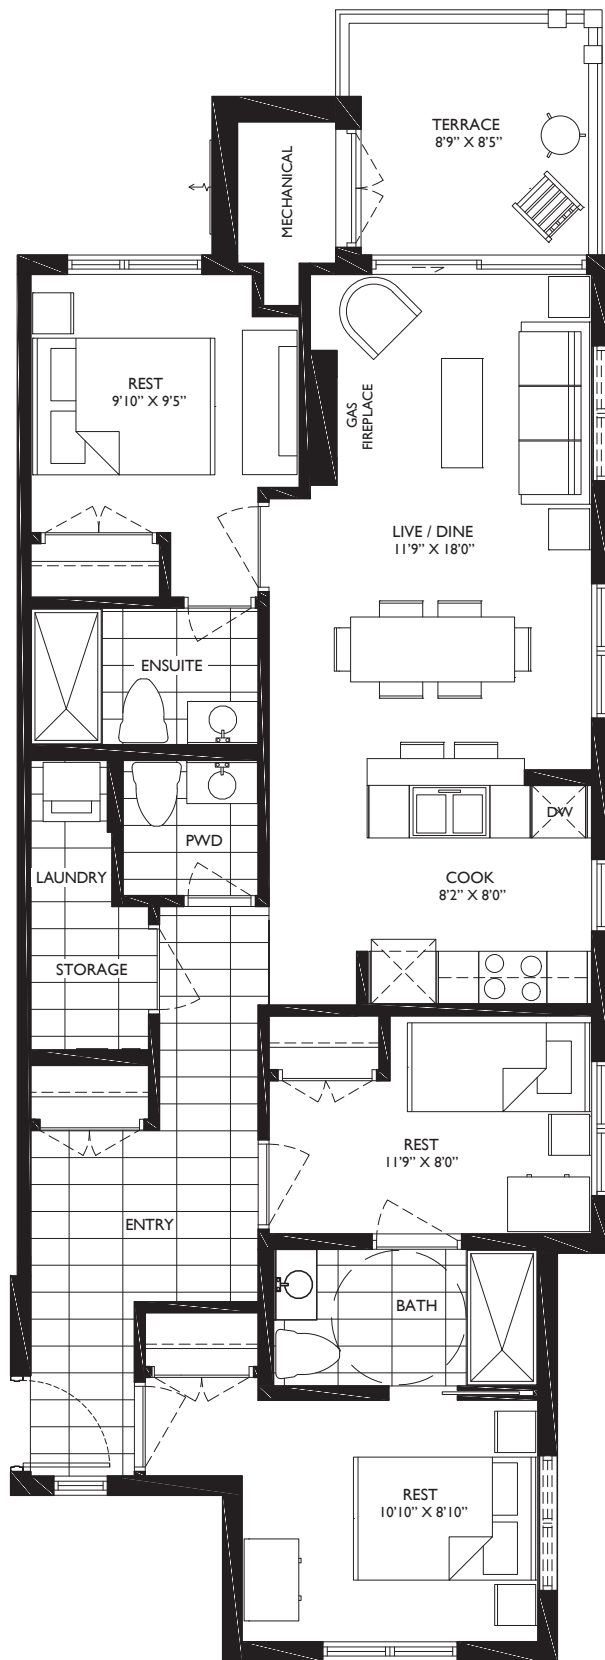

1076 SQ.FT.
UNIT A - BF (Barrier Free)

3 bedroom, 2.5 bath
+72 sq.ft. terrace

BLOCK H - 107

Actual usable floor space may vary from stated floor area.
Floorplan and specifications subject to change without notice. E.&O.E.

1086 SQ.FT.
UNIT A - BF (Barrier Free)

3 bedroom, 2.5 bath
+72 sq.ft. terrace

BLOCK E - 101

Actual usable floor space may vary from stated floor area.
Floorplan and specifications subject to change without notice. E.&O.E.

1086 SQ.FT.
UNIT A - BF (Barrier Free)

3 bedroom, 2.5 bath
+72 sq.ft. terrace

BLOCK E - 106

Actual usable floor space may vary from stated floor area.
Floorplan and specifications subject to change without notice. E.&O.E.