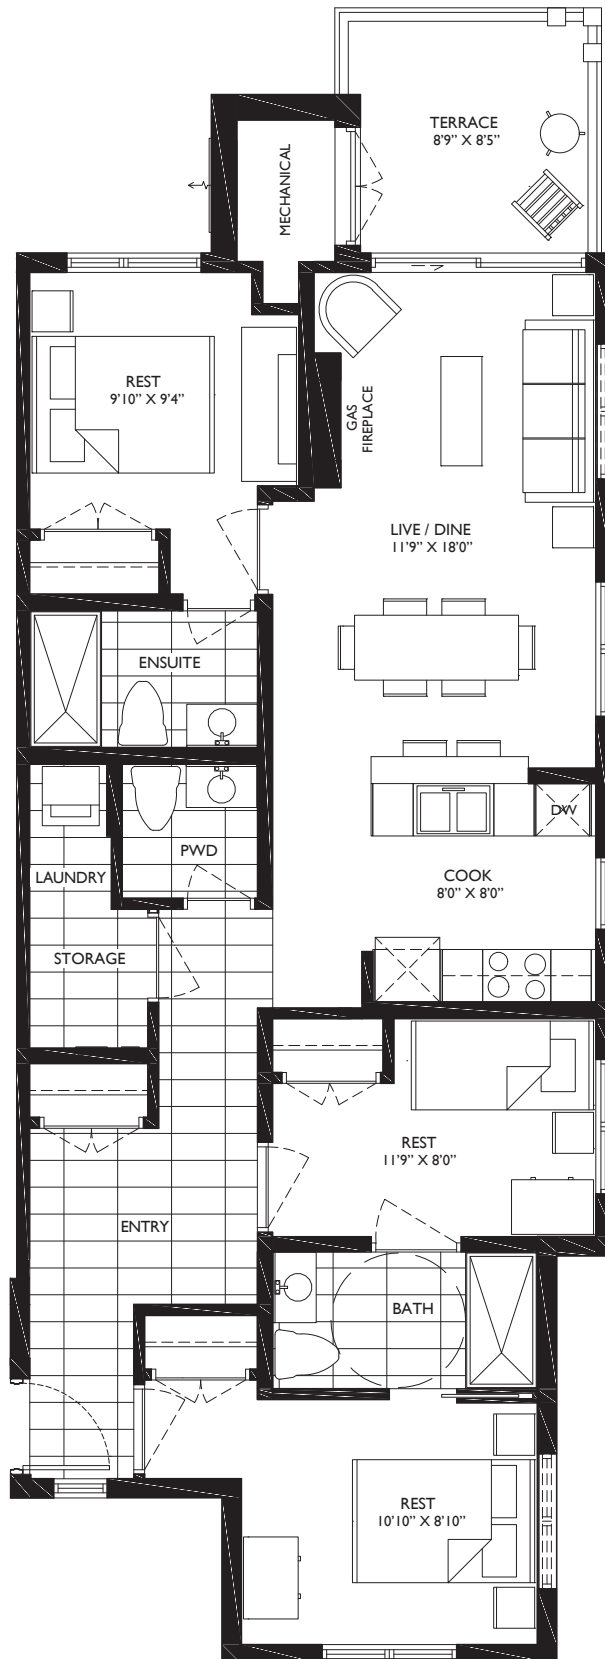

1076 SQ.FT.
UNIT A - BF (Barrier Free)

3 bedroom, 2.5 bath
+72 sq.ft. terrace

BLOCK H - 107

Actual usable floor space may vary from stated floor area.
Floorplan and specifications subject to change without notice. E.&O.E.

1086 SQ.FT.
UNIT A - BF (Barrier Free)

3 bedroom, 2.5 bath
+72 sq.ft. terrace

BLOCK E - 101

Actual usable floor space may vary from stated floor area.
Floorplan and specifications subject to change without notice. E.&O.E.

1086 SQ.FT.
UNIT A - BF (Barrier Free)

3 bedroom, 2.5 bath
+72 sq.ft. terrace

BLOCK E - 106

Actual usable floor space may vary from stated floor area.
Floorplan and specifications subject to change without notice. E.&O.E.