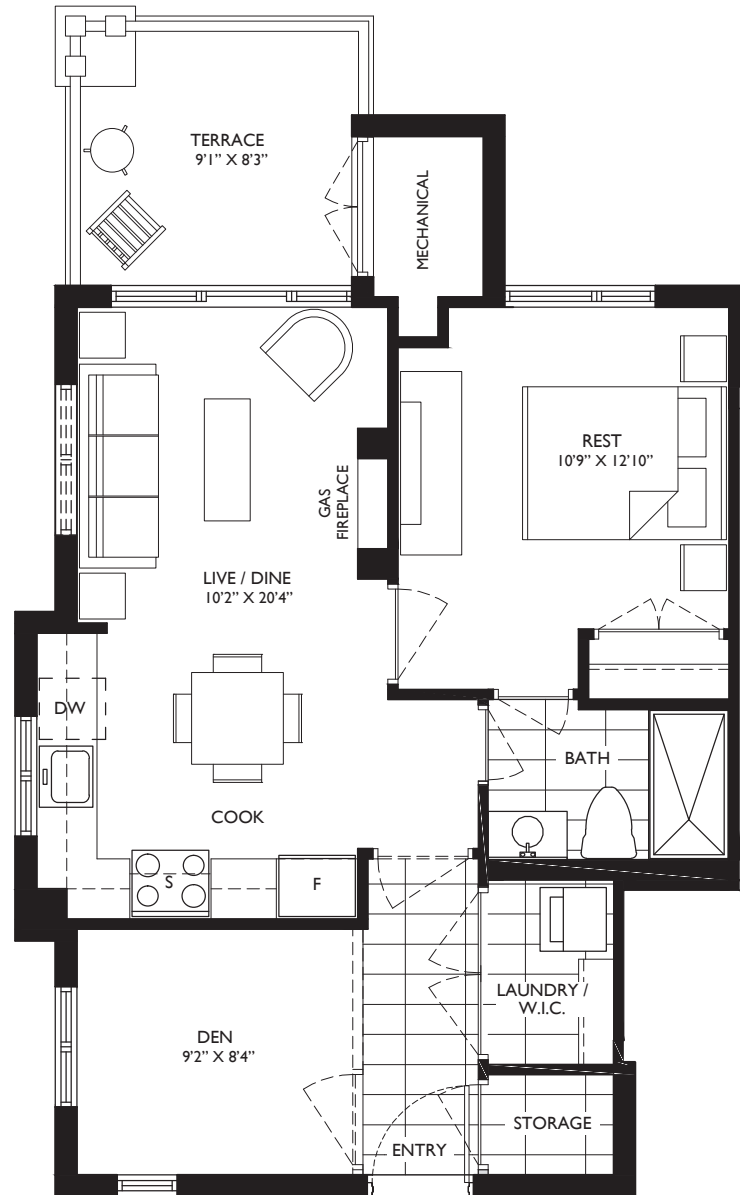

673<sup>SQ.FT.</sup>  
UNIT F

1 bedroom + den, 1 bath  
+73 sq.ft. terrace

Actual usable floor space may vary from stated floor area.  
Floorplan and specifications subject to change without notice. E.&O.E.