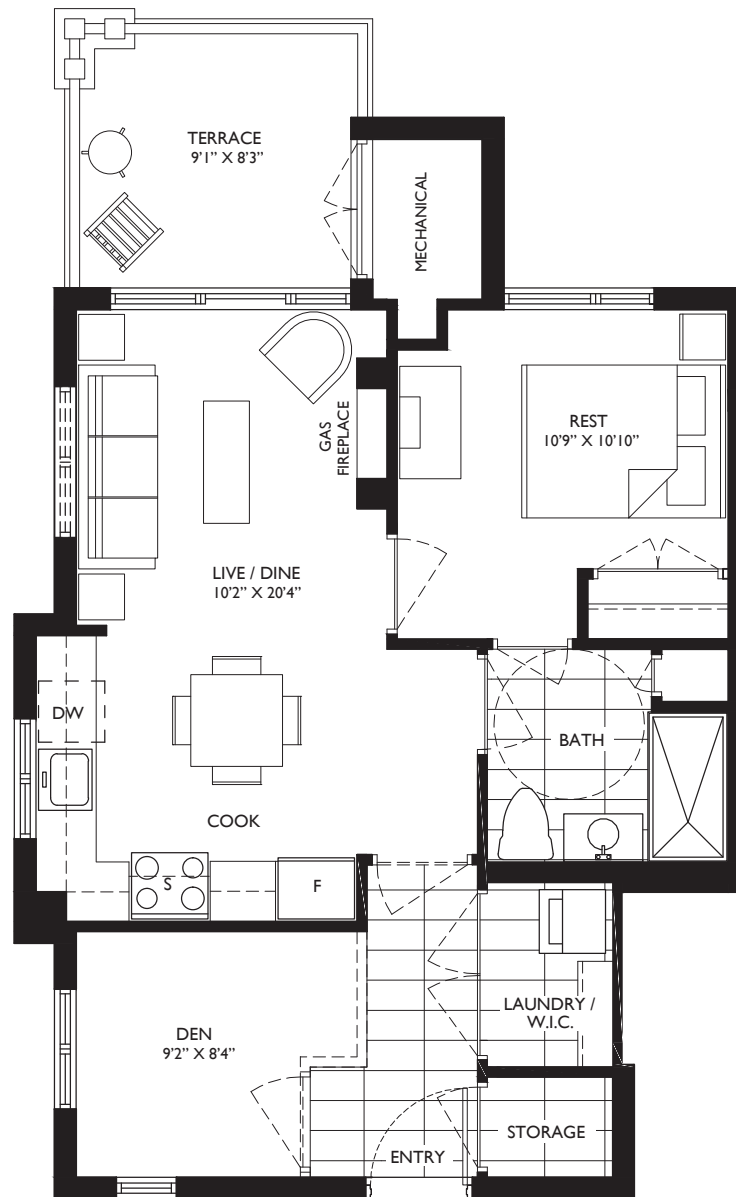

673^{SQ.FT.}
UNIT F - BF

1 bedroom + den, 1 bath
+73 sq.ft. terrace

(Barrier Free)

Actual usable floor space may vary from stated floor area.
Floorplan and specifications subject to change without notice. E.&O.E.