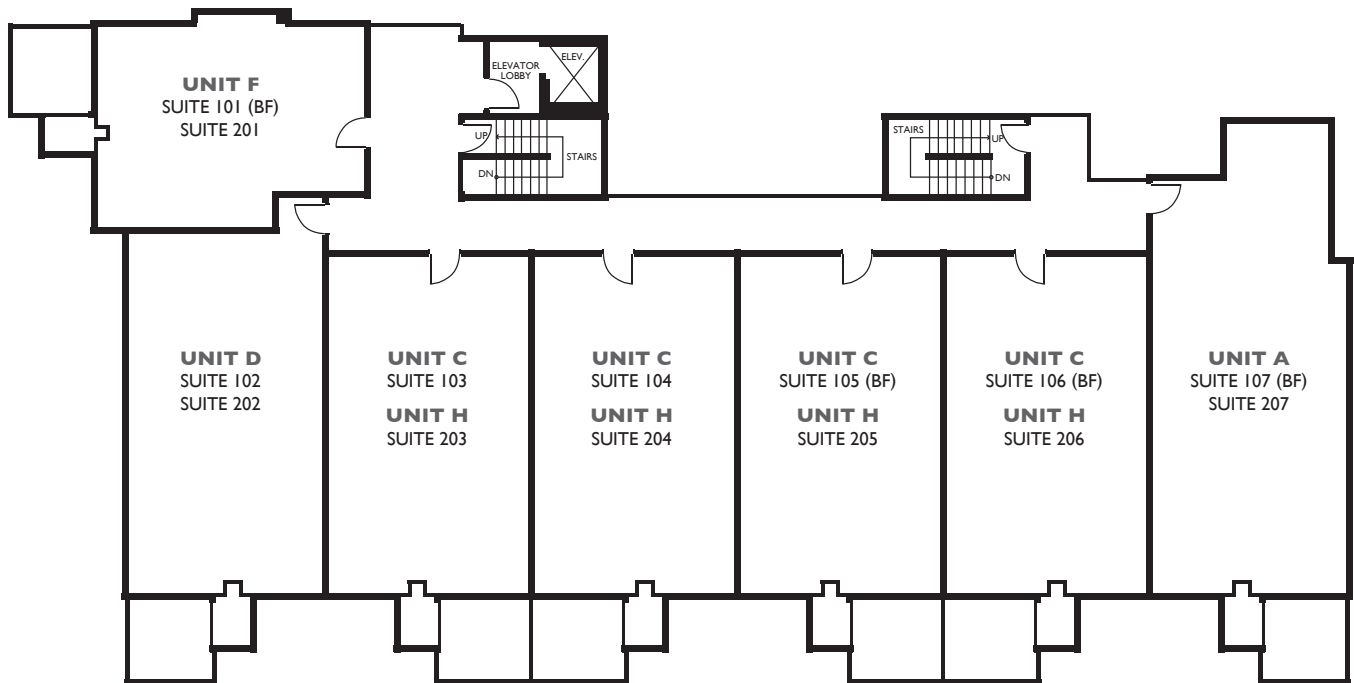

HARMONY

PHASE 2 • BUILDING K • 2 STOREY • 14 UNITS

mountainhousewindfall.ca

*Unit boundaries, configurations, and compass indicators are approximate.