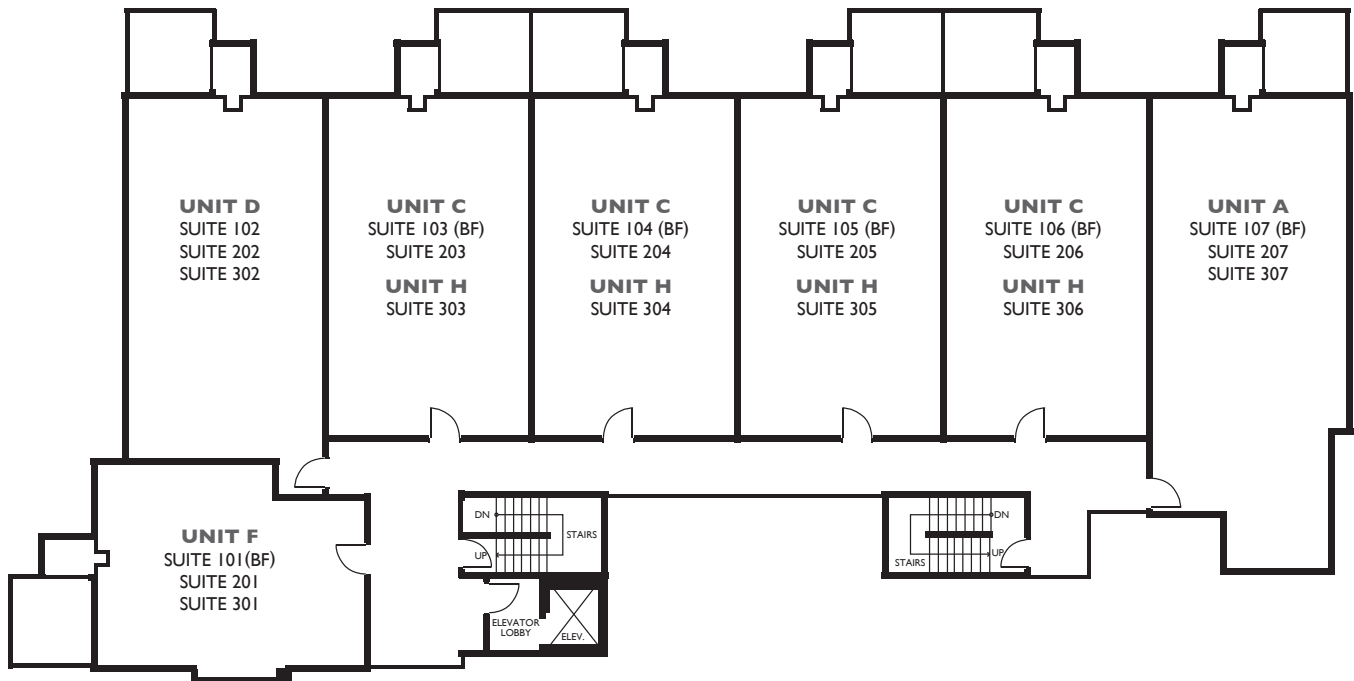

MOUNTAIN
HOUSE
at
WINDFALL

ENCORE

PHASE 2 • BUILDING G • 3 STOREY • 21 UNITS

mountainhousewindfall.ca

*Unit boundaries, configurations, and compass indicators are approximate.