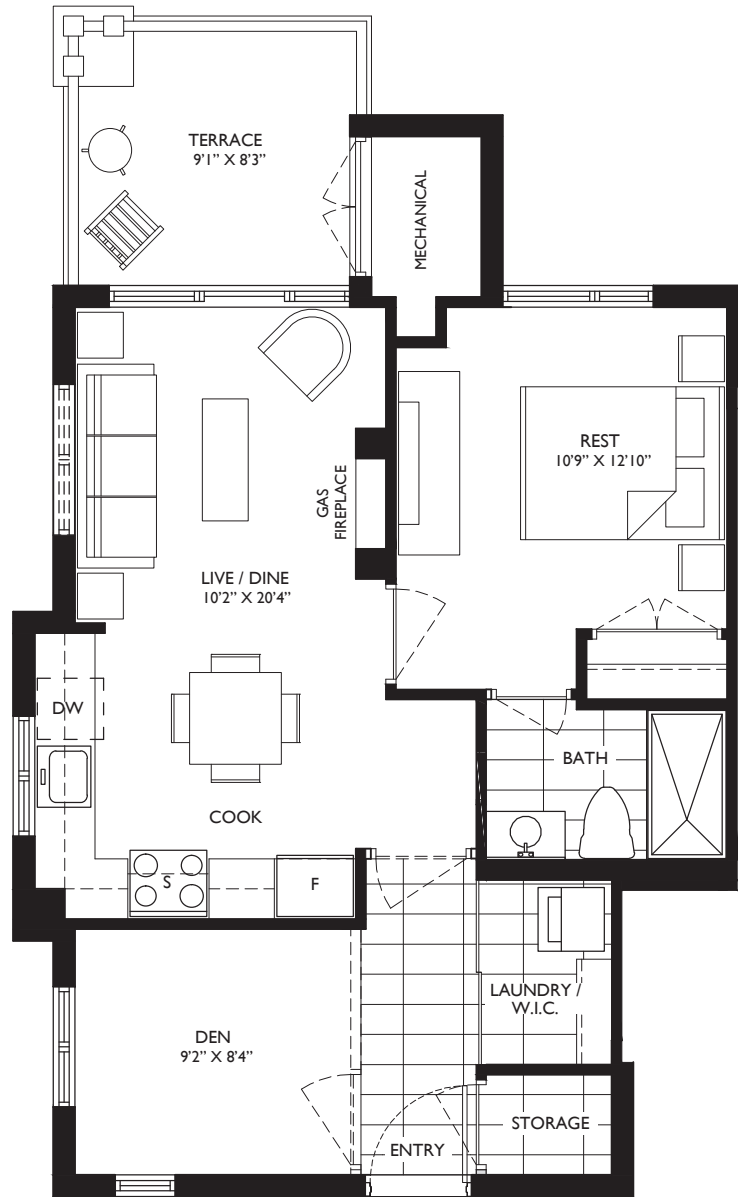

673<sup>SQ.FT.</sup>  
UNIT F

1 bedroom + den, 1 bath  
+73 sq.ft. terrace

MOUNTAIN  
HOUSE  
at  
WINDFALL

Actual usable floor space may vary from stated floor area.  
Floorplan and specifications subject to change without notice. E.&O.E.