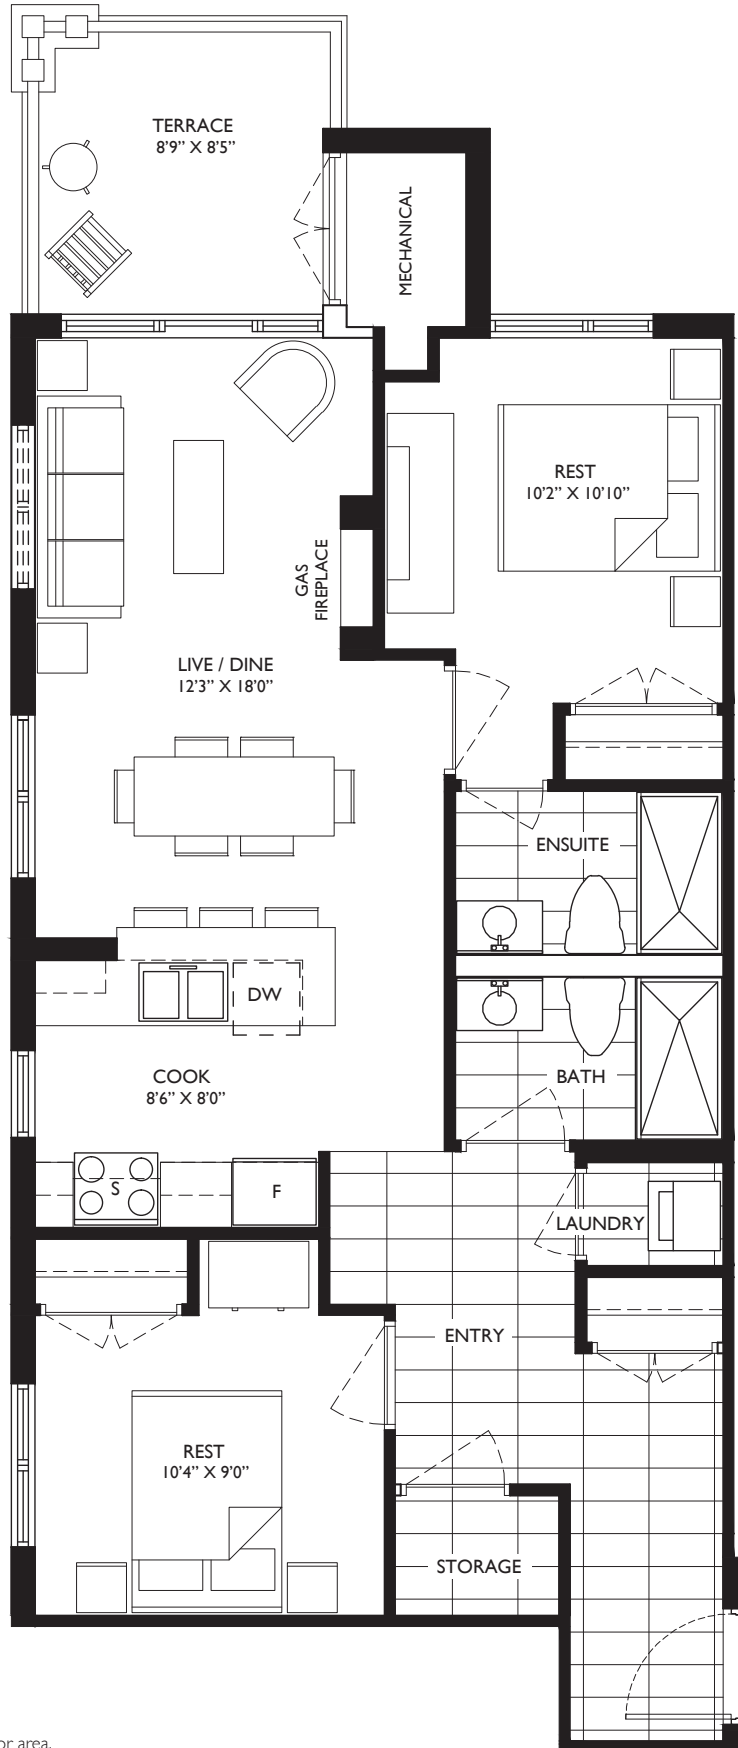

905 SQ.FT.
UNIT D

2 bedroom, 2 bath
+72 sq.ft. terrace

Actual usable floor space may vary from stated floor area.
Floorplan and specifications subject to change without notice. E.&O.E.