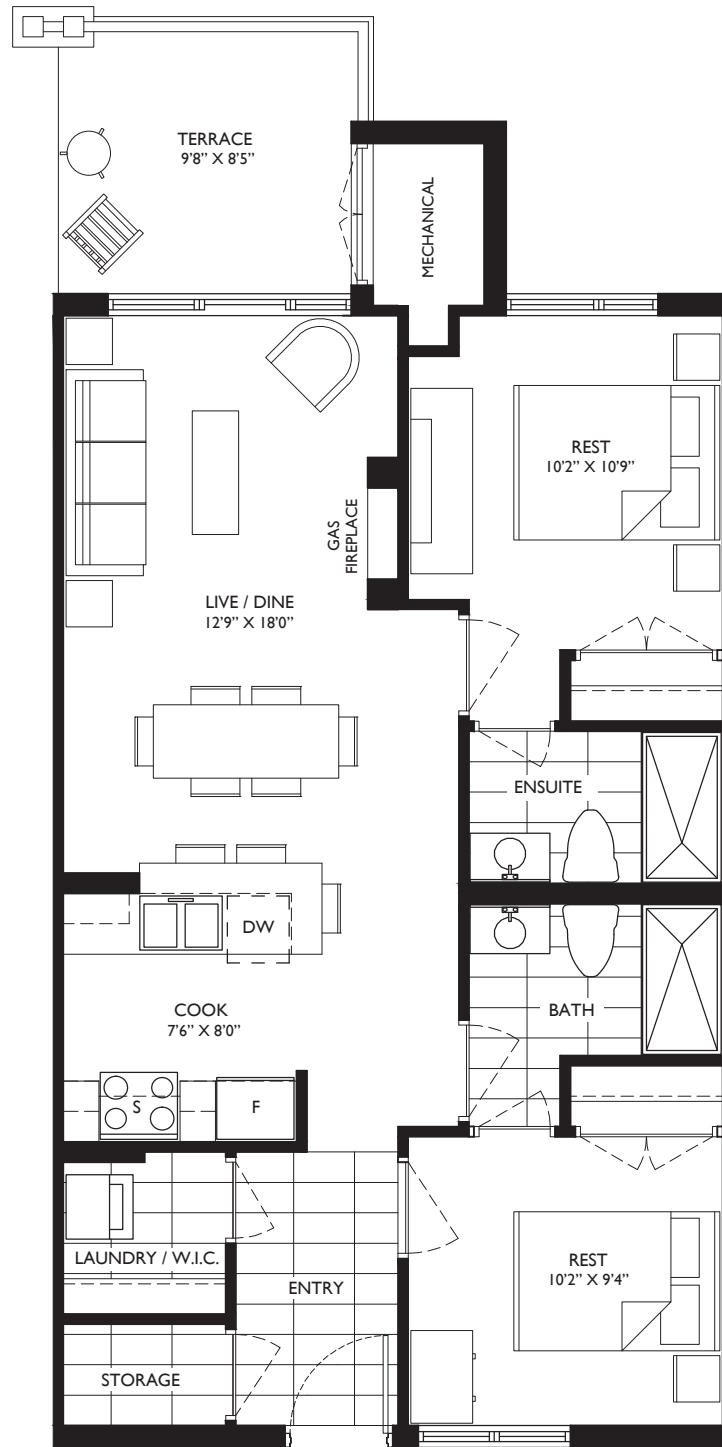

848<sup>SQ.FT.</sup>  
UNIT C

2 bedroom, 2 bath  
+80 sq.ft. terrace

Actual usable floor space may vary from stated floor area.  
Floorplan and specifications subject to change without notice. E.&O.E.