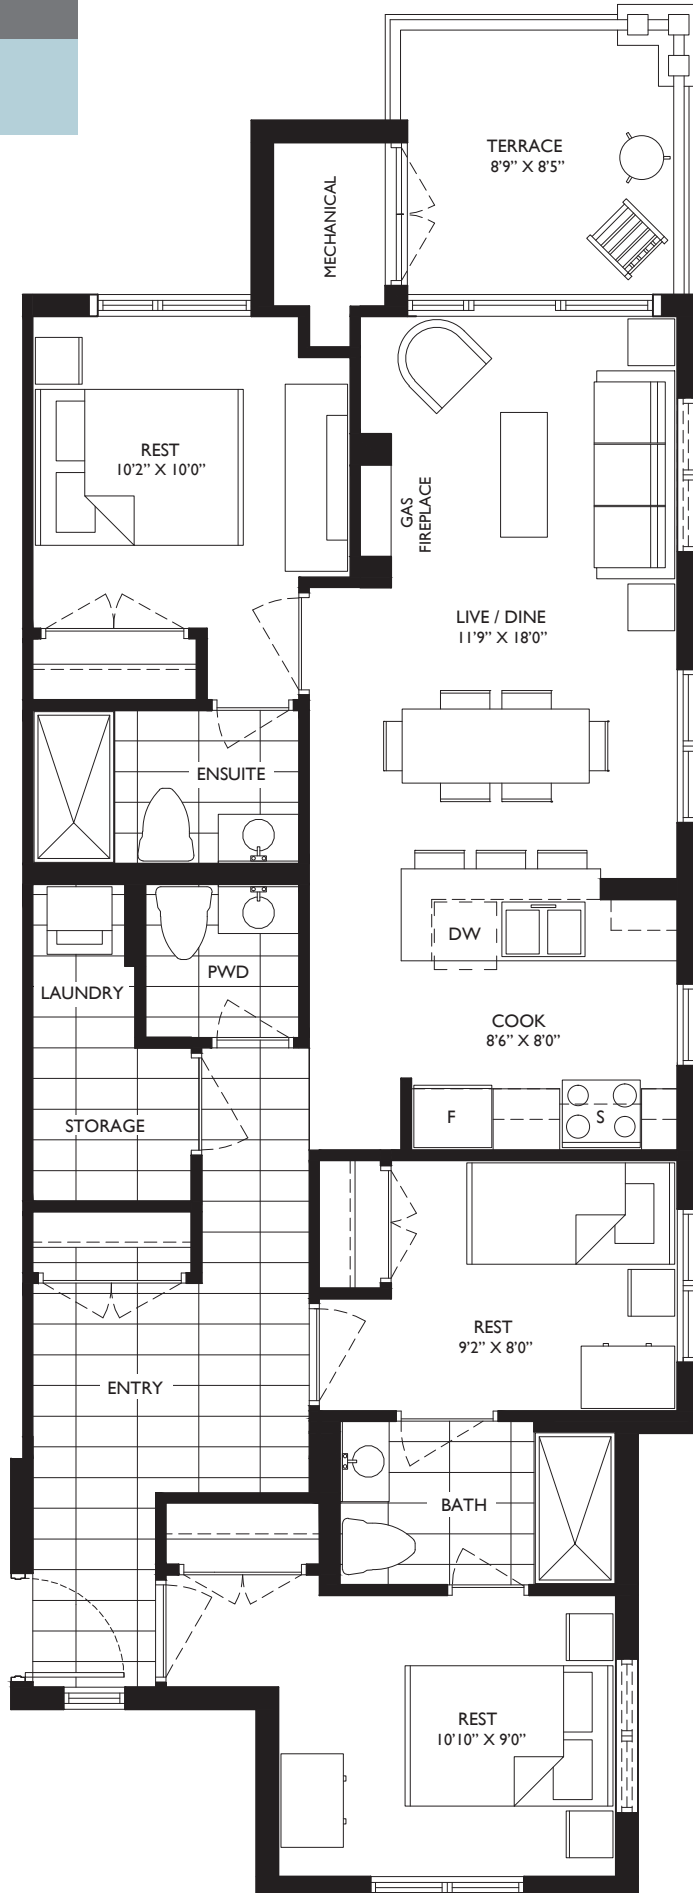

1072<sup>SQ.FT.</sup>  
UNIT A

3 bedroom, 2.5 bath  
+72 sq.ft. terrace

Actual usable floor space may vary from stated floor area.  
Floorplan and specifications subject to change without notice. E.&O.E.