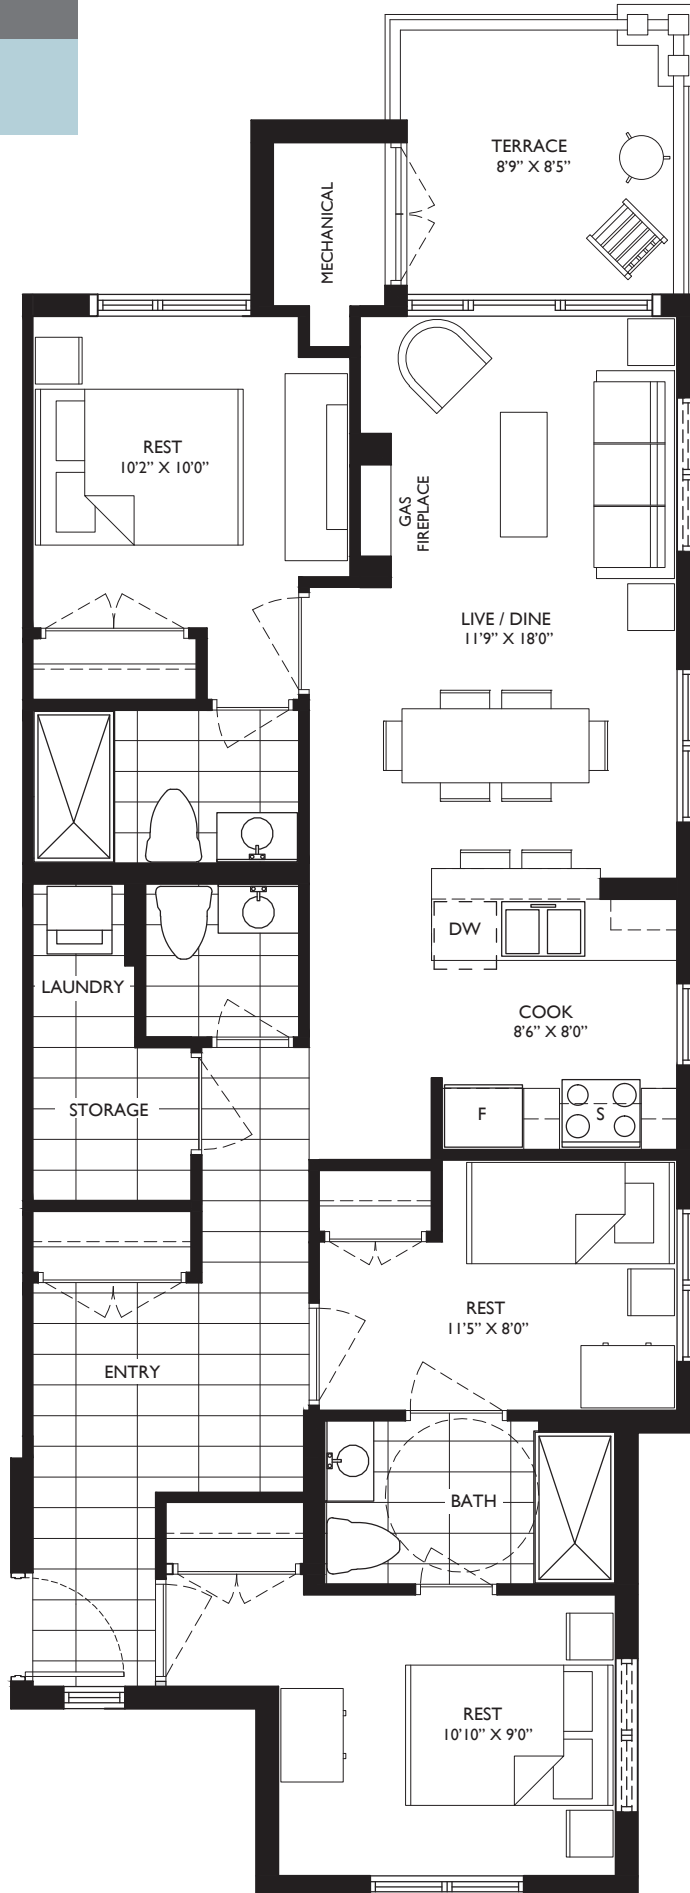

1072<sup>SQ.FT.</sup>  
UNIT A - BF

3 bedroom, 2.5 bath  
+72 sq.ft. terrace

(Barrier Free)

Actual usable floor space may vary from stated floor area.  
Floorplan and specifications subject to change without notice. E.&O.E.